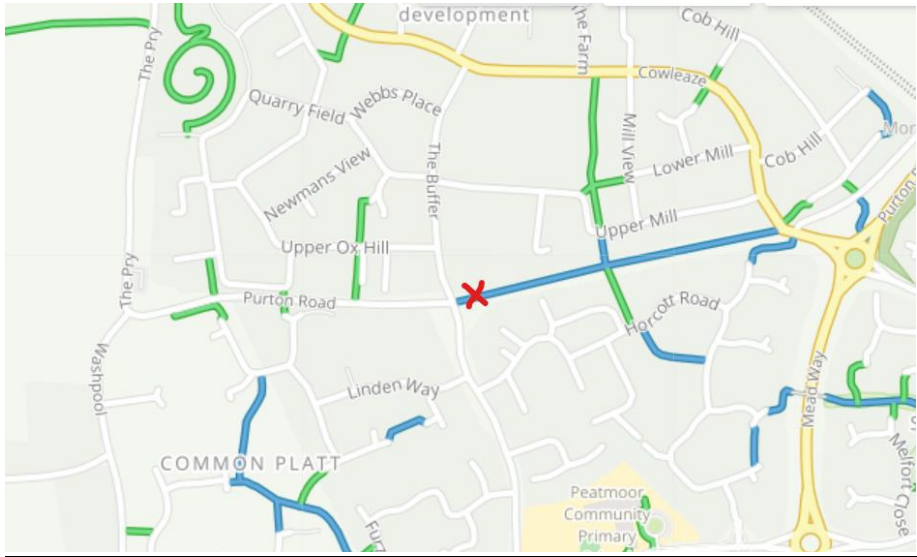

Swindon Wheelers Meeting Points

The Kingsdown Inn, SN2 7PE

Closed Road, SN5 5AY

Lego Bricks, SN5 4JN