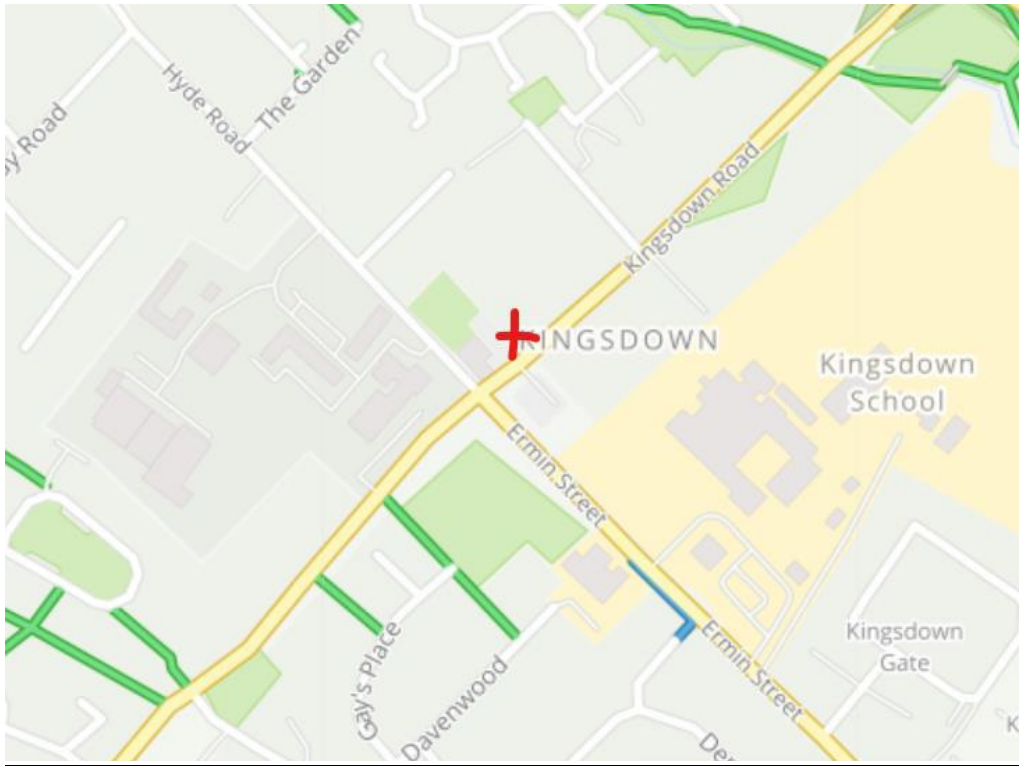

Swindon Wheelers Meeting Points

The Kingsdown Inn, SN2 7PE

Closed Road, SN5 5AY

Lego Bricks, SN5 4JN